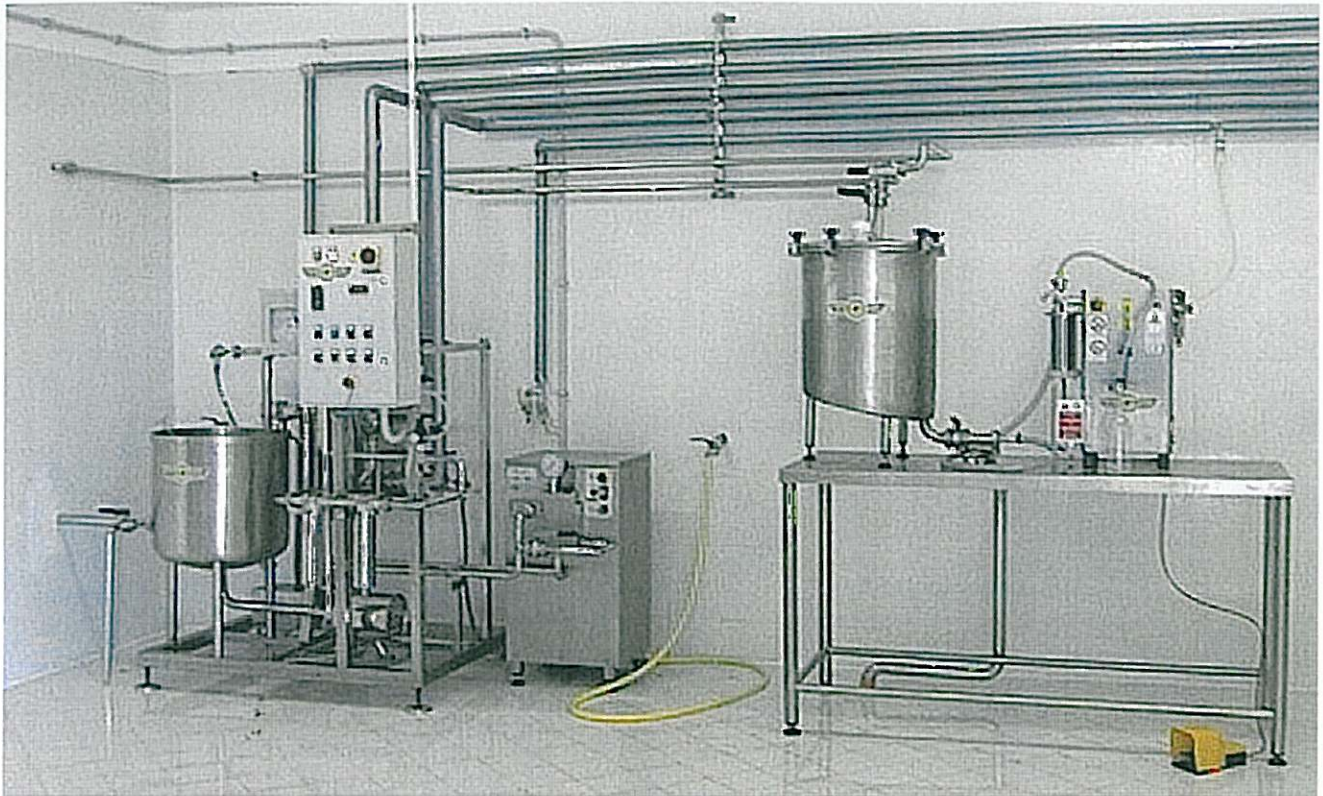

ALIMENTARY MILK AND YOGURT PRODUCTION PLANT

Alimentary milk and Yogurt plant

Pasteurising equipment

Filling equipment

MAGNABOSCO S.r.l. - Via Roma, 19 – 36030 Zugliano (VI)
Tel. 0445 330111 (8 linee r.a.) • Fax 0445 330110 – 330222
e-mail: magnabosco@magnabosco.com • www.magnabosco.com